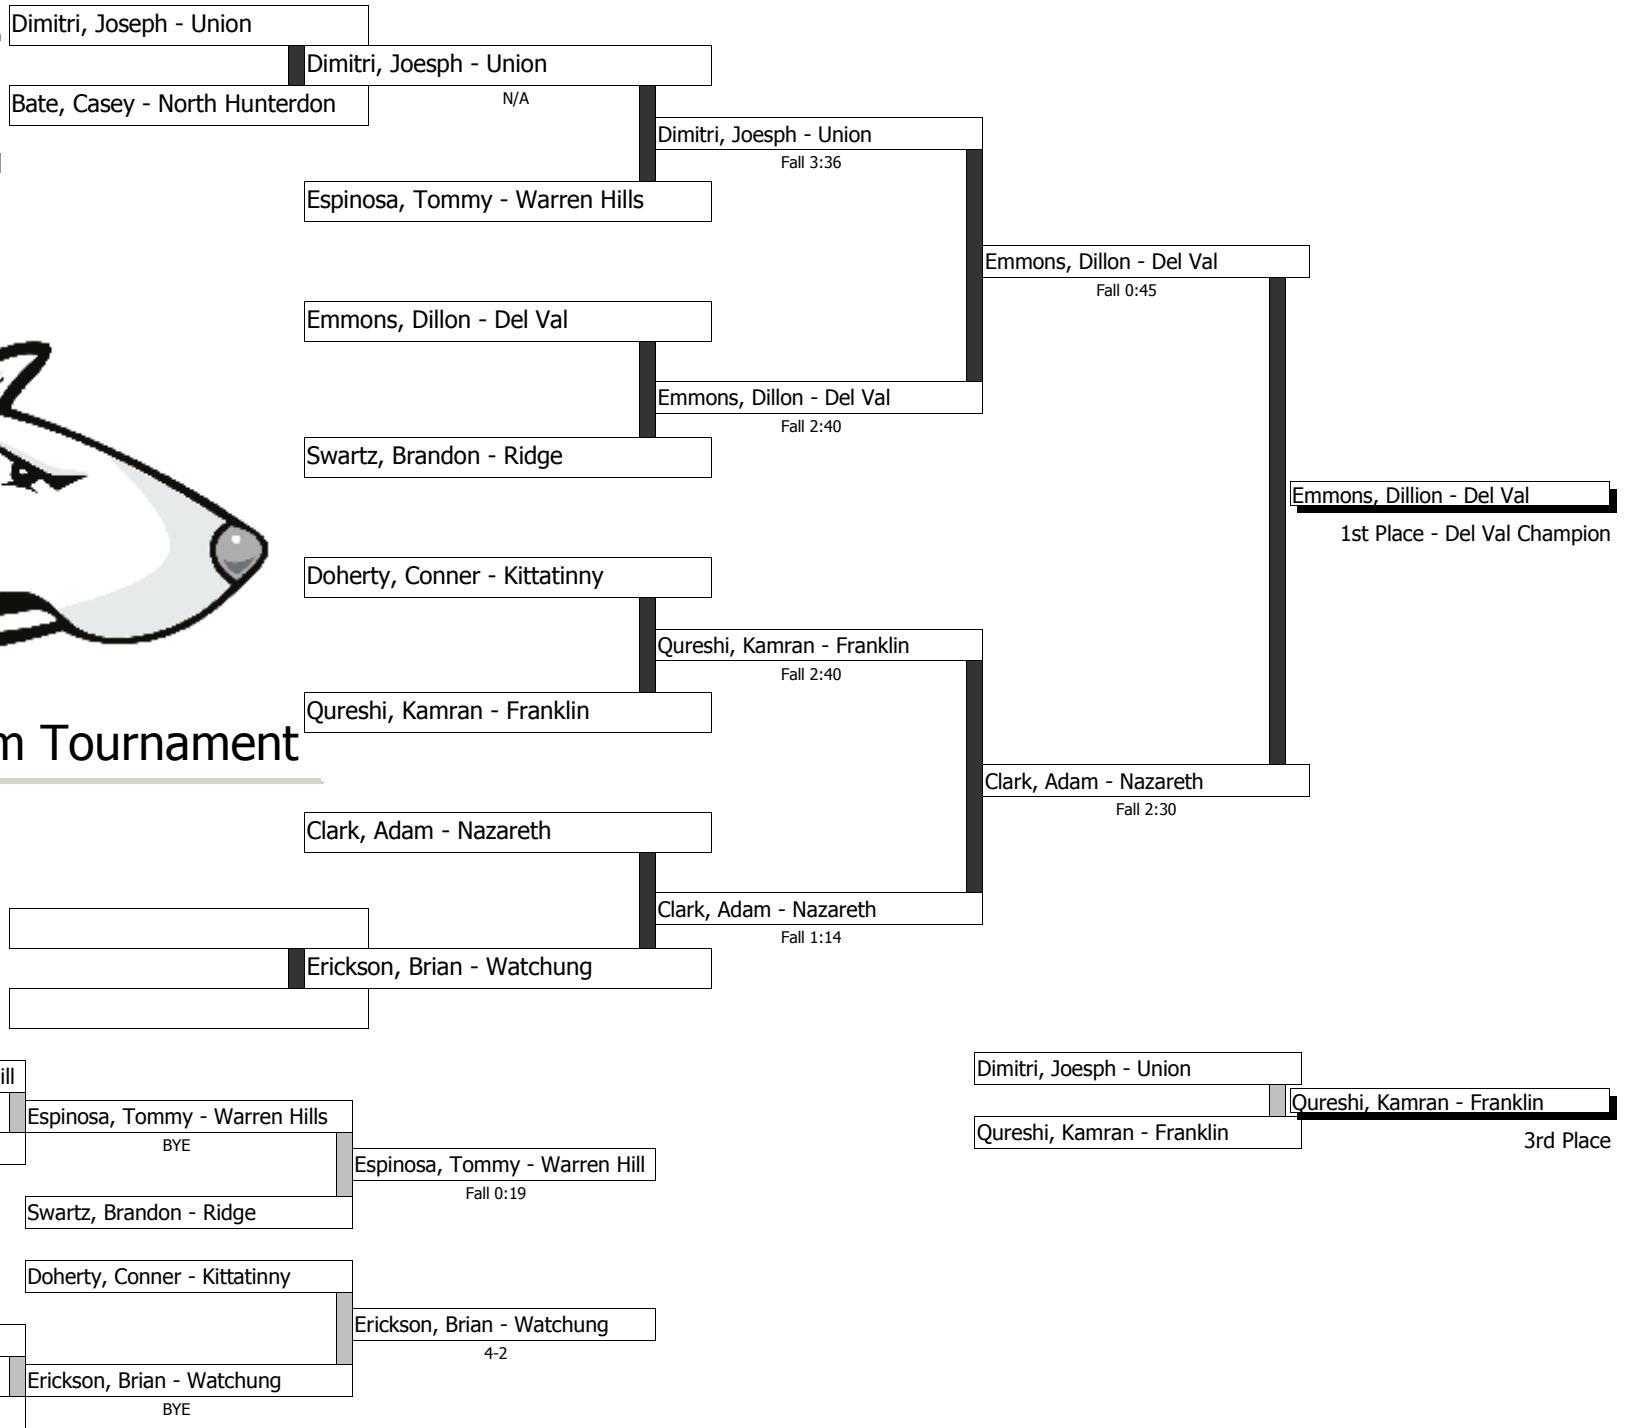

125.2

2010 DV Team Tournament

PLEASE! MAKE SURE YOU DO NOT HAVE ANOTHER MATCH BEFORE LEAVING! ASK US IF YOU ARE NOT SURE

2010 DV Team Tournament

PLEASE! MAKE SURE YOU DO NOT HAVE ANOTHER MATCH BEFORE LEAVING! ASK US IF YOU ARE NOT SURE