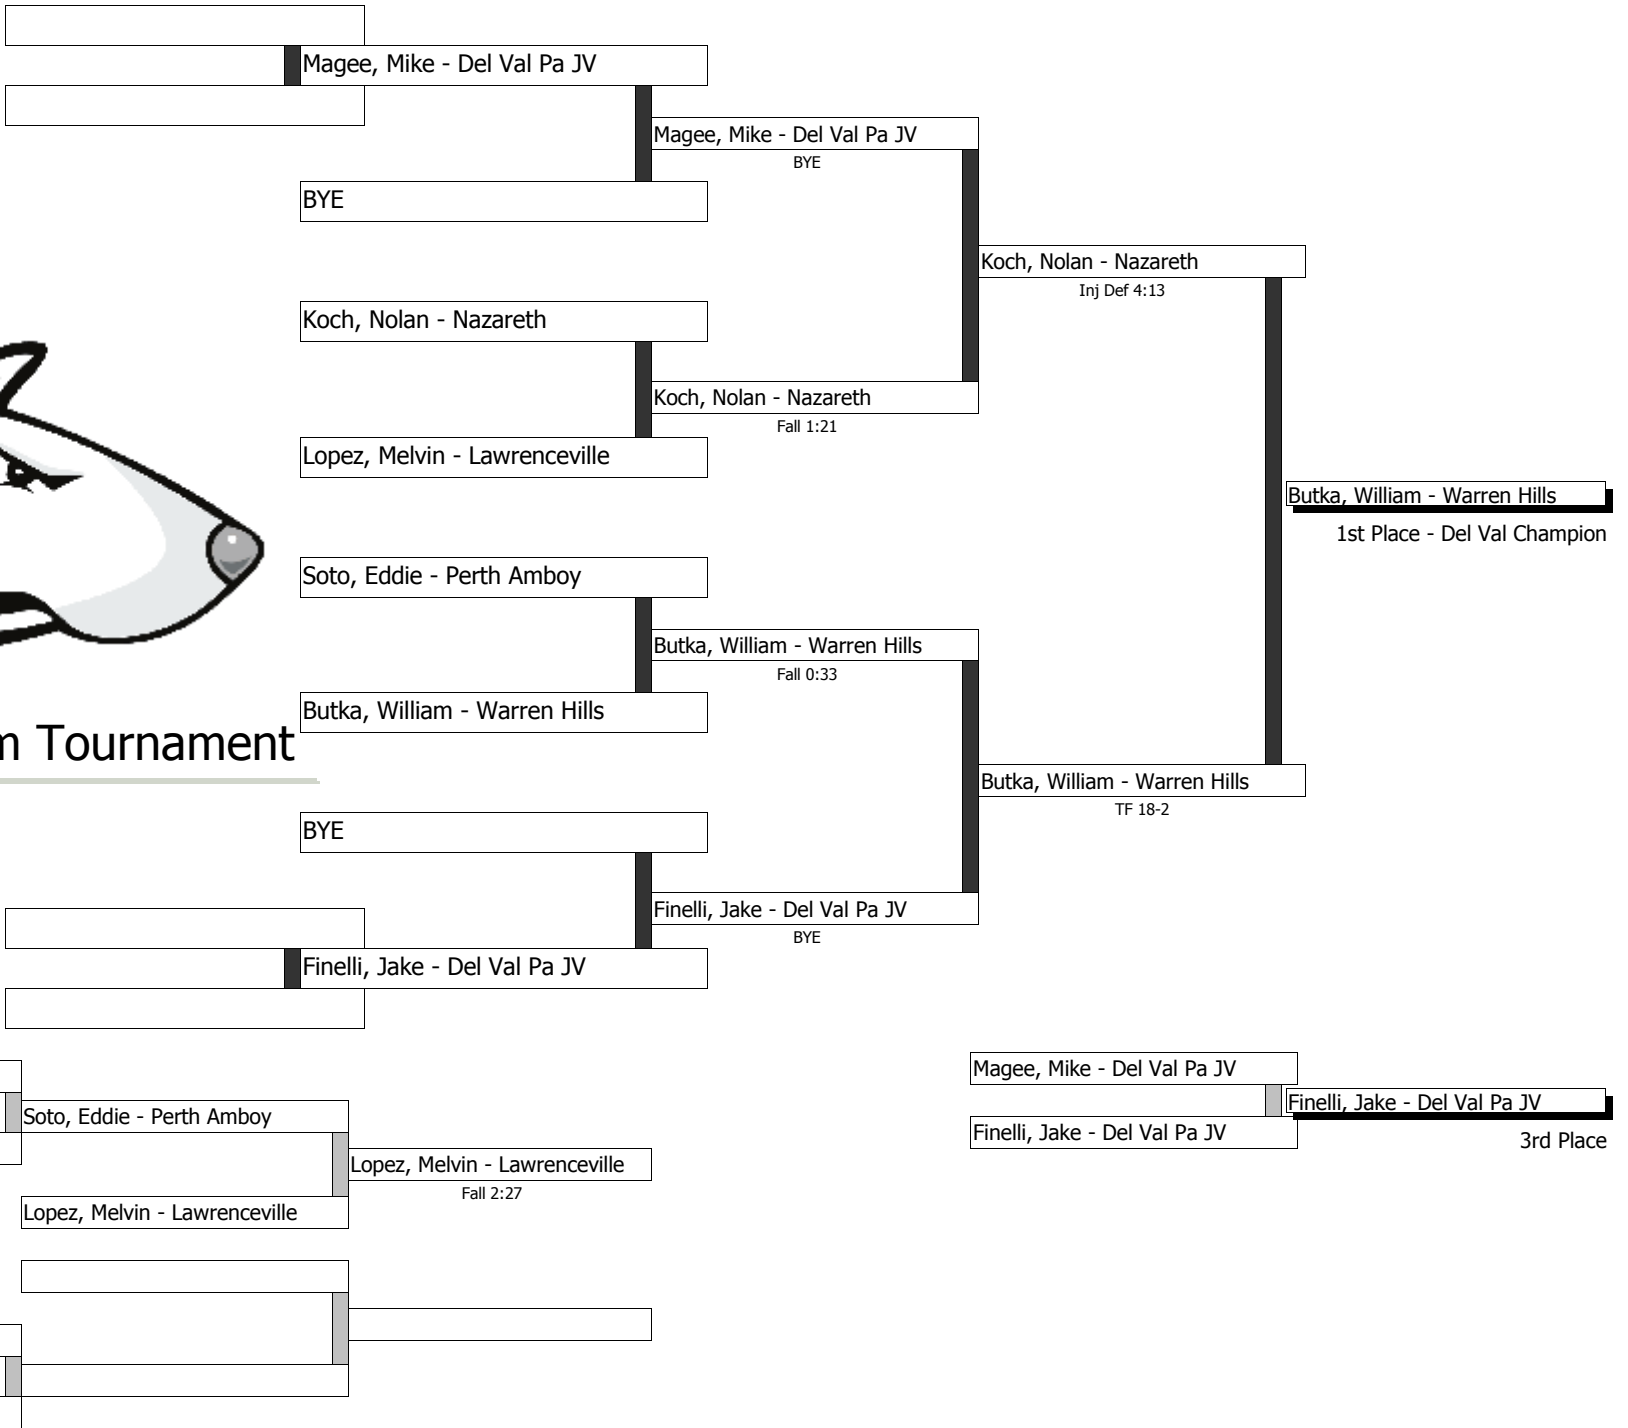

130.1

2010 DV Team Tournament

PLEASE! MAKE SURE YOU DO NOT HAVE ANOTHER MATCH BEFORE LEAVING! ASK US IF YOU ARE NOT SURE

135.1

2010 DV Team Tournament

PLEASE! MAKE SURE YOU DO NOT HAVE ANOTHER MATCH BEFORE LEAVING! ASK US IF YOU ARE NOT SURE