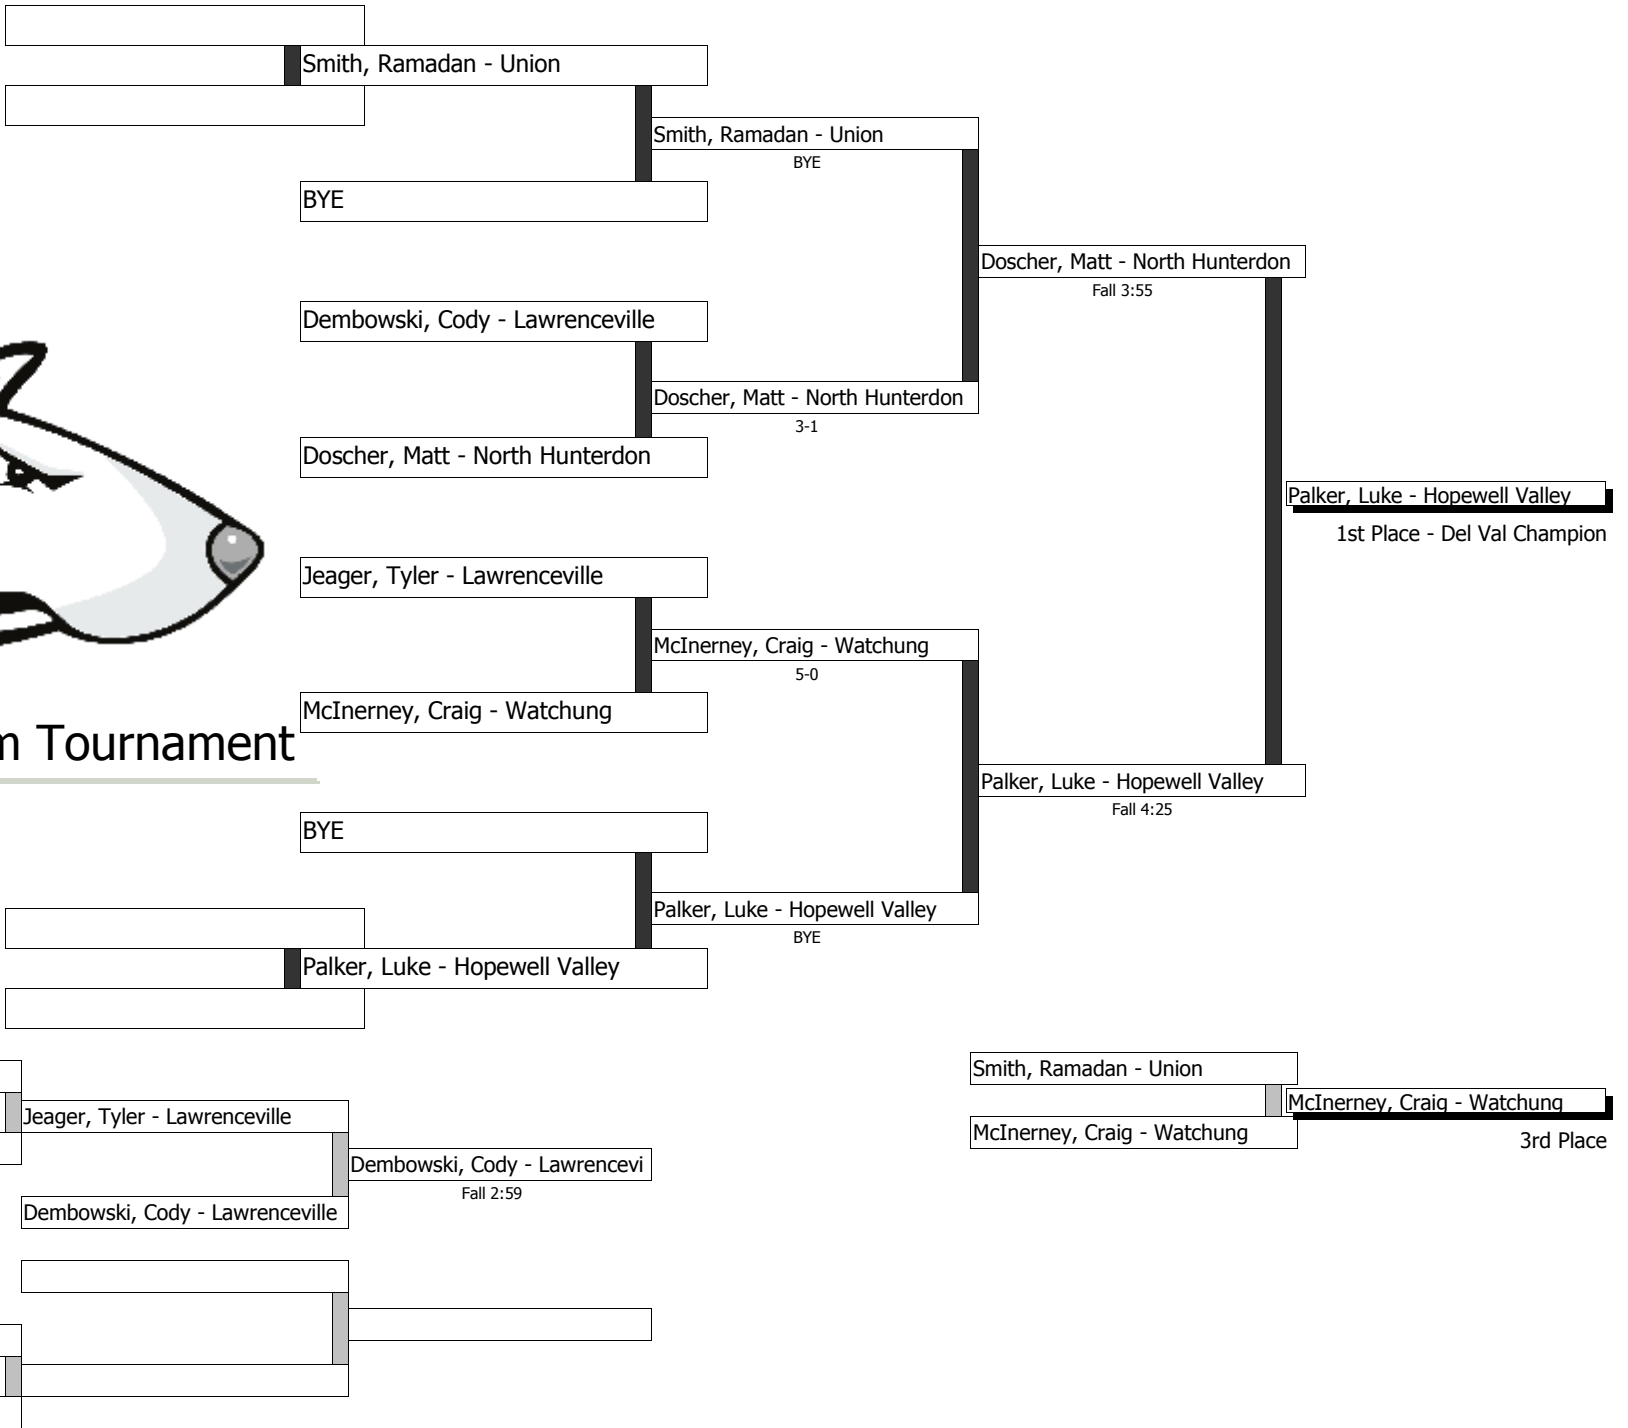

2010 DV Team Tournament

PLEASE! MAKE SURE YOU DO NOT HAVE ANOTHER MATCH BEFORE LEAVING! ASK US IF YOU ARE NOT SURE