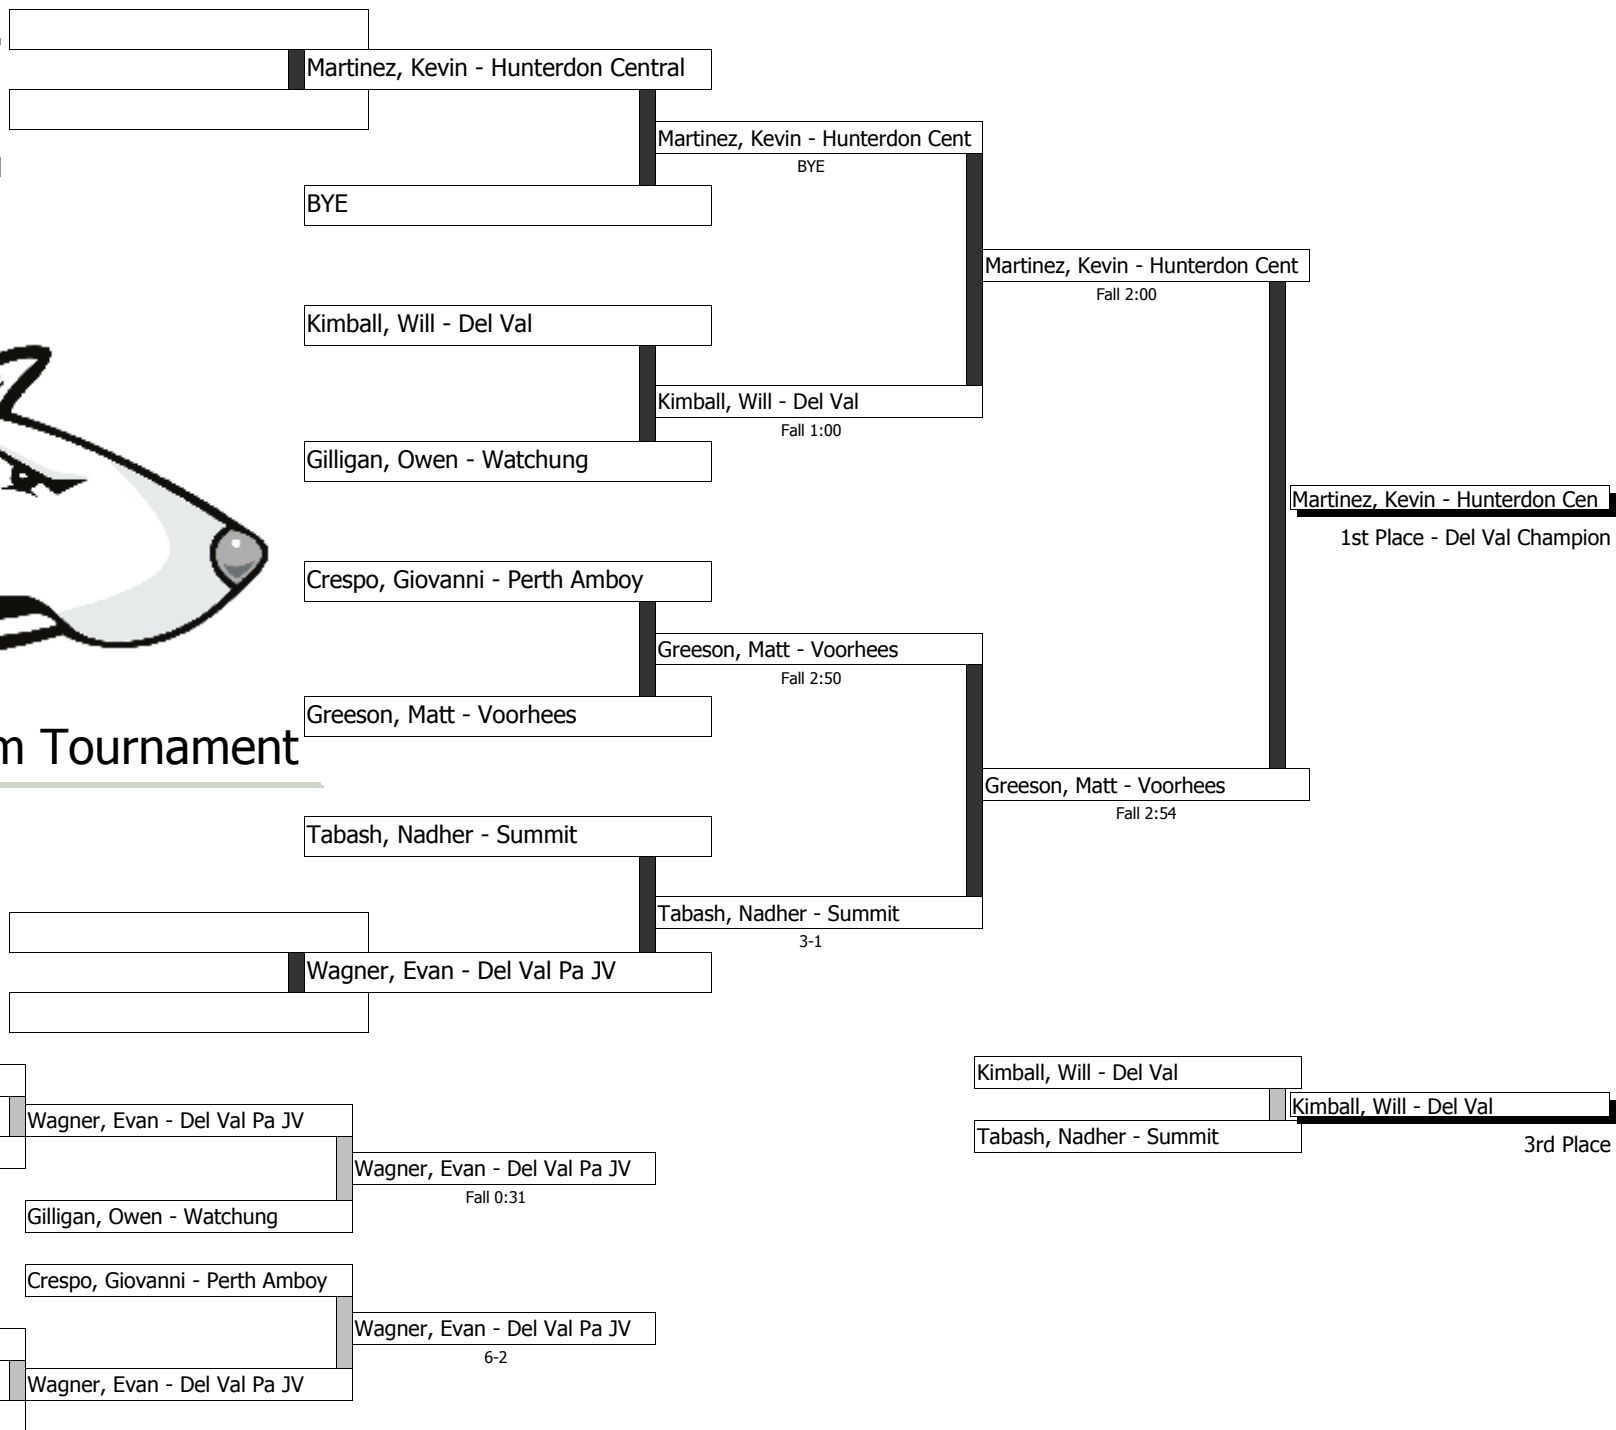

2010 DV Team Tournament

PLEASE! MAKE SURE YOU DO NOT HAVE ANOTHER MATCH BEFORE LEAVING! ASK US IF YOU ARE NOT SURE