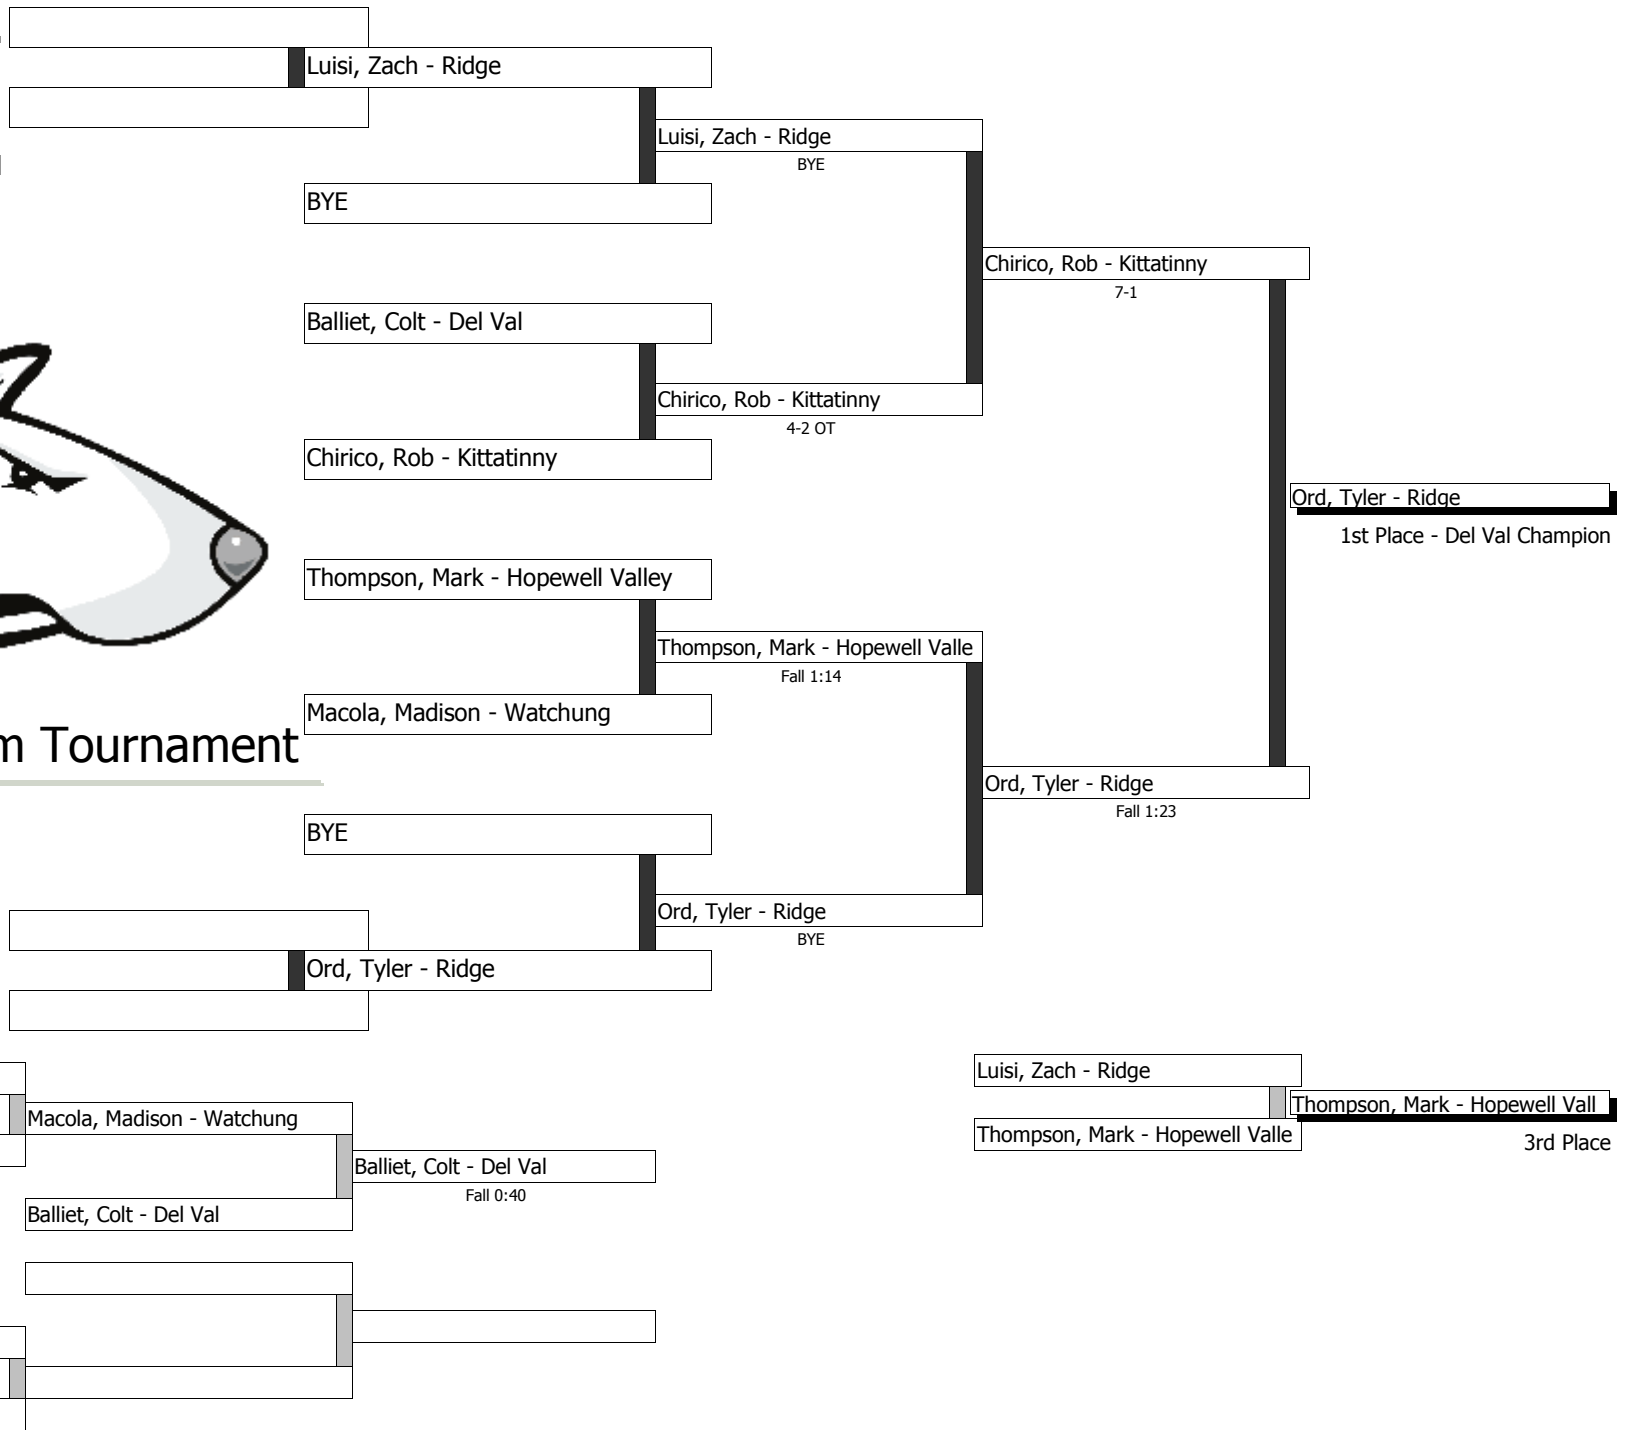

135.3

2010 DV Team Tournament

PLEASE! MAKE SURE YOU DO NOT HAVE ANOTHER MATCH BEFORE LEAVING! ASK US IF YOU ARE NOT SURE

140

2010 DV Team Tournament

PLEASE! MAKE SURE YOU DO NOT HAVE ANOTHER MATCH BEFORE LEAVING! ASK US IF YOU ARE NOT SURE