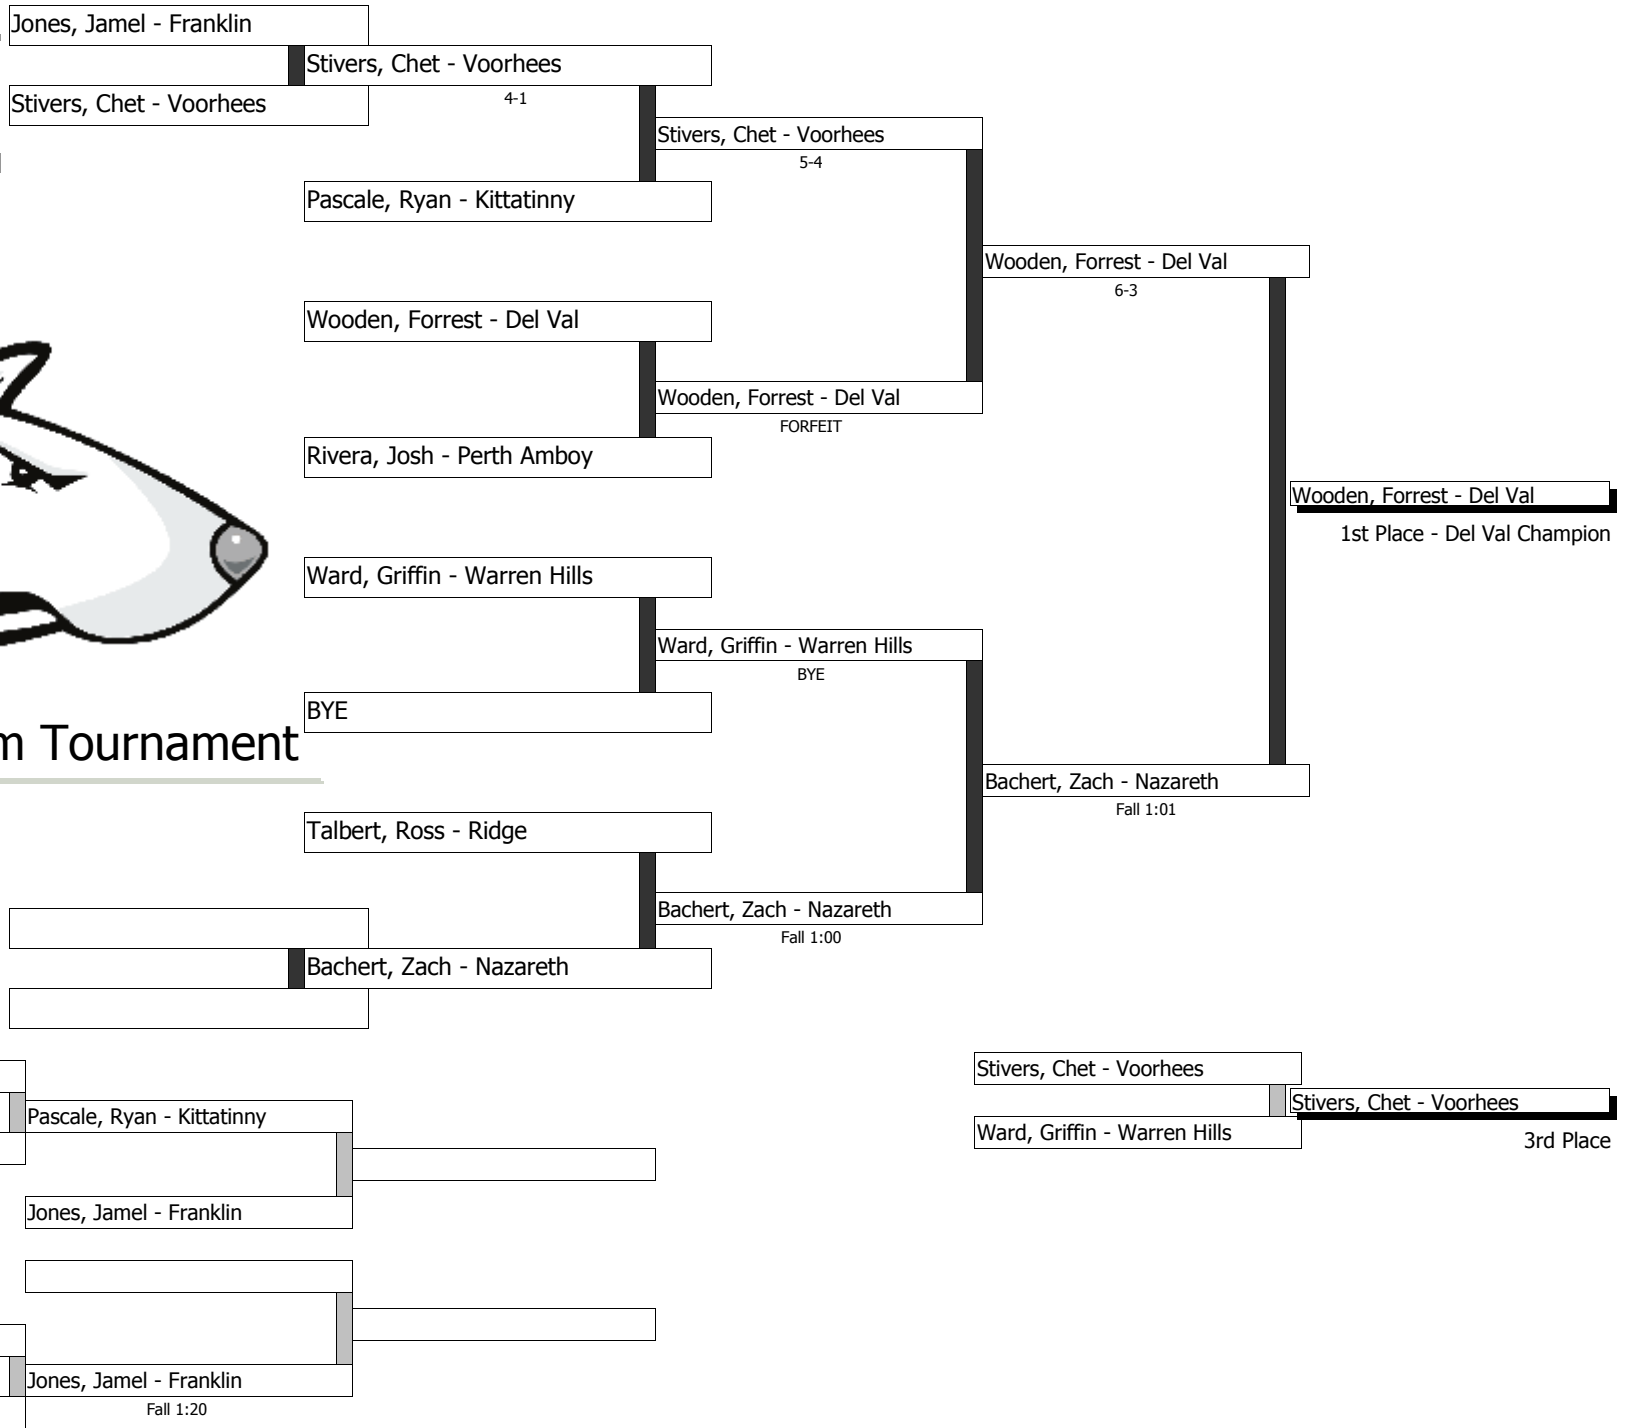

2010 DV Team Tournament

PLEASE! MAKE SURE YOU DO NOT HAVE ANOTHER MATCH BEFORE LEAVING! ASK US IF YOU ARE NOT SURE

285.1

2010 DV Team Tournament

PLEASE! MAKE SURE YOU DO NOT HAVE ANOTHER MATCH BEFORE LEAVING! ASK US IF YOU ARE NOT SURE